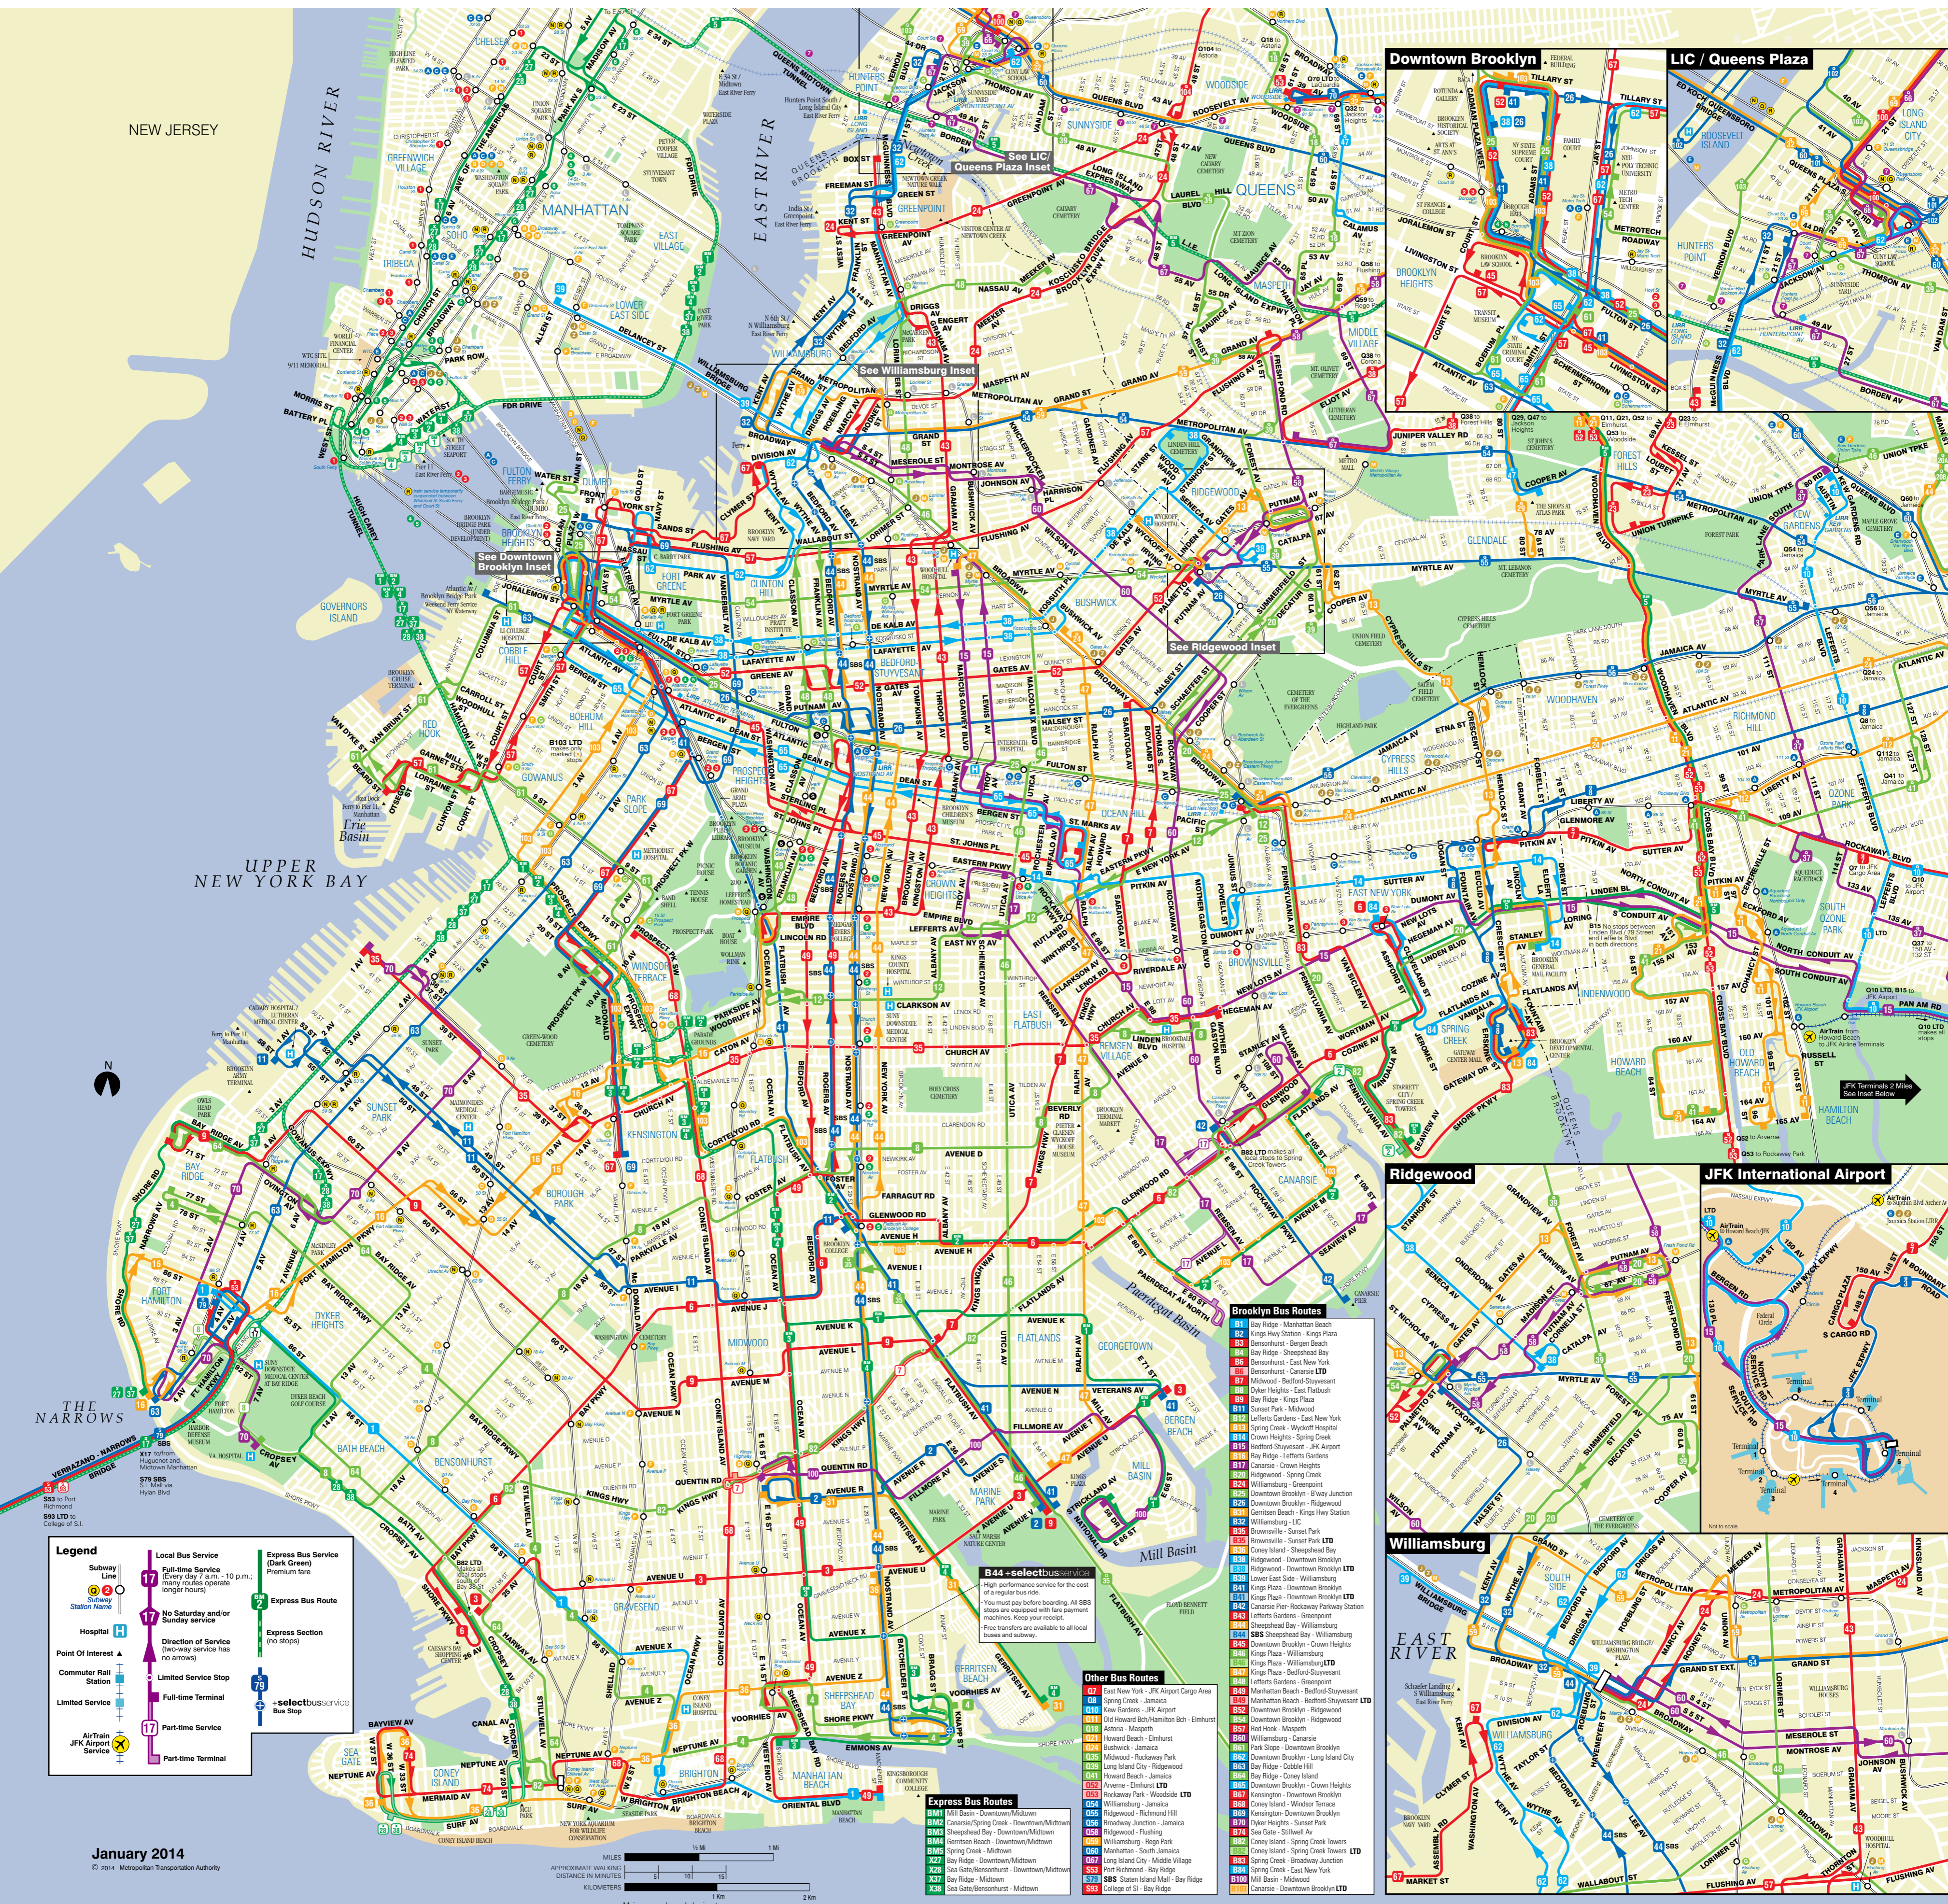

Brooklyn Bus Map

NEW JERSEY

HUDSON RIVER

EAST RIVER

UPPER NEW YORK BAY

THE NARROWS

Legend

- Subway Line
- Station Name
- Hospital
- Point of Interest
- Commuter Rail Station
- Limited Service
- AirTrain JFK Airport Service
- Local Bus Service
- Full-time Service (every day 7 a.m. - 10 p.m.; many routes operate longer hours)
- No Saturday and/or Sunday service
- Direction of Service (two-way service has no arrows)
- Limited Service Stop
- Full-time Terminal
- Part-time Service
- Part-time Terminal
- Express Bus Service (Dark Green) Premium fare
- Express Bus Route
- Express Section (no stops)
- +selectbusService Bus Stop