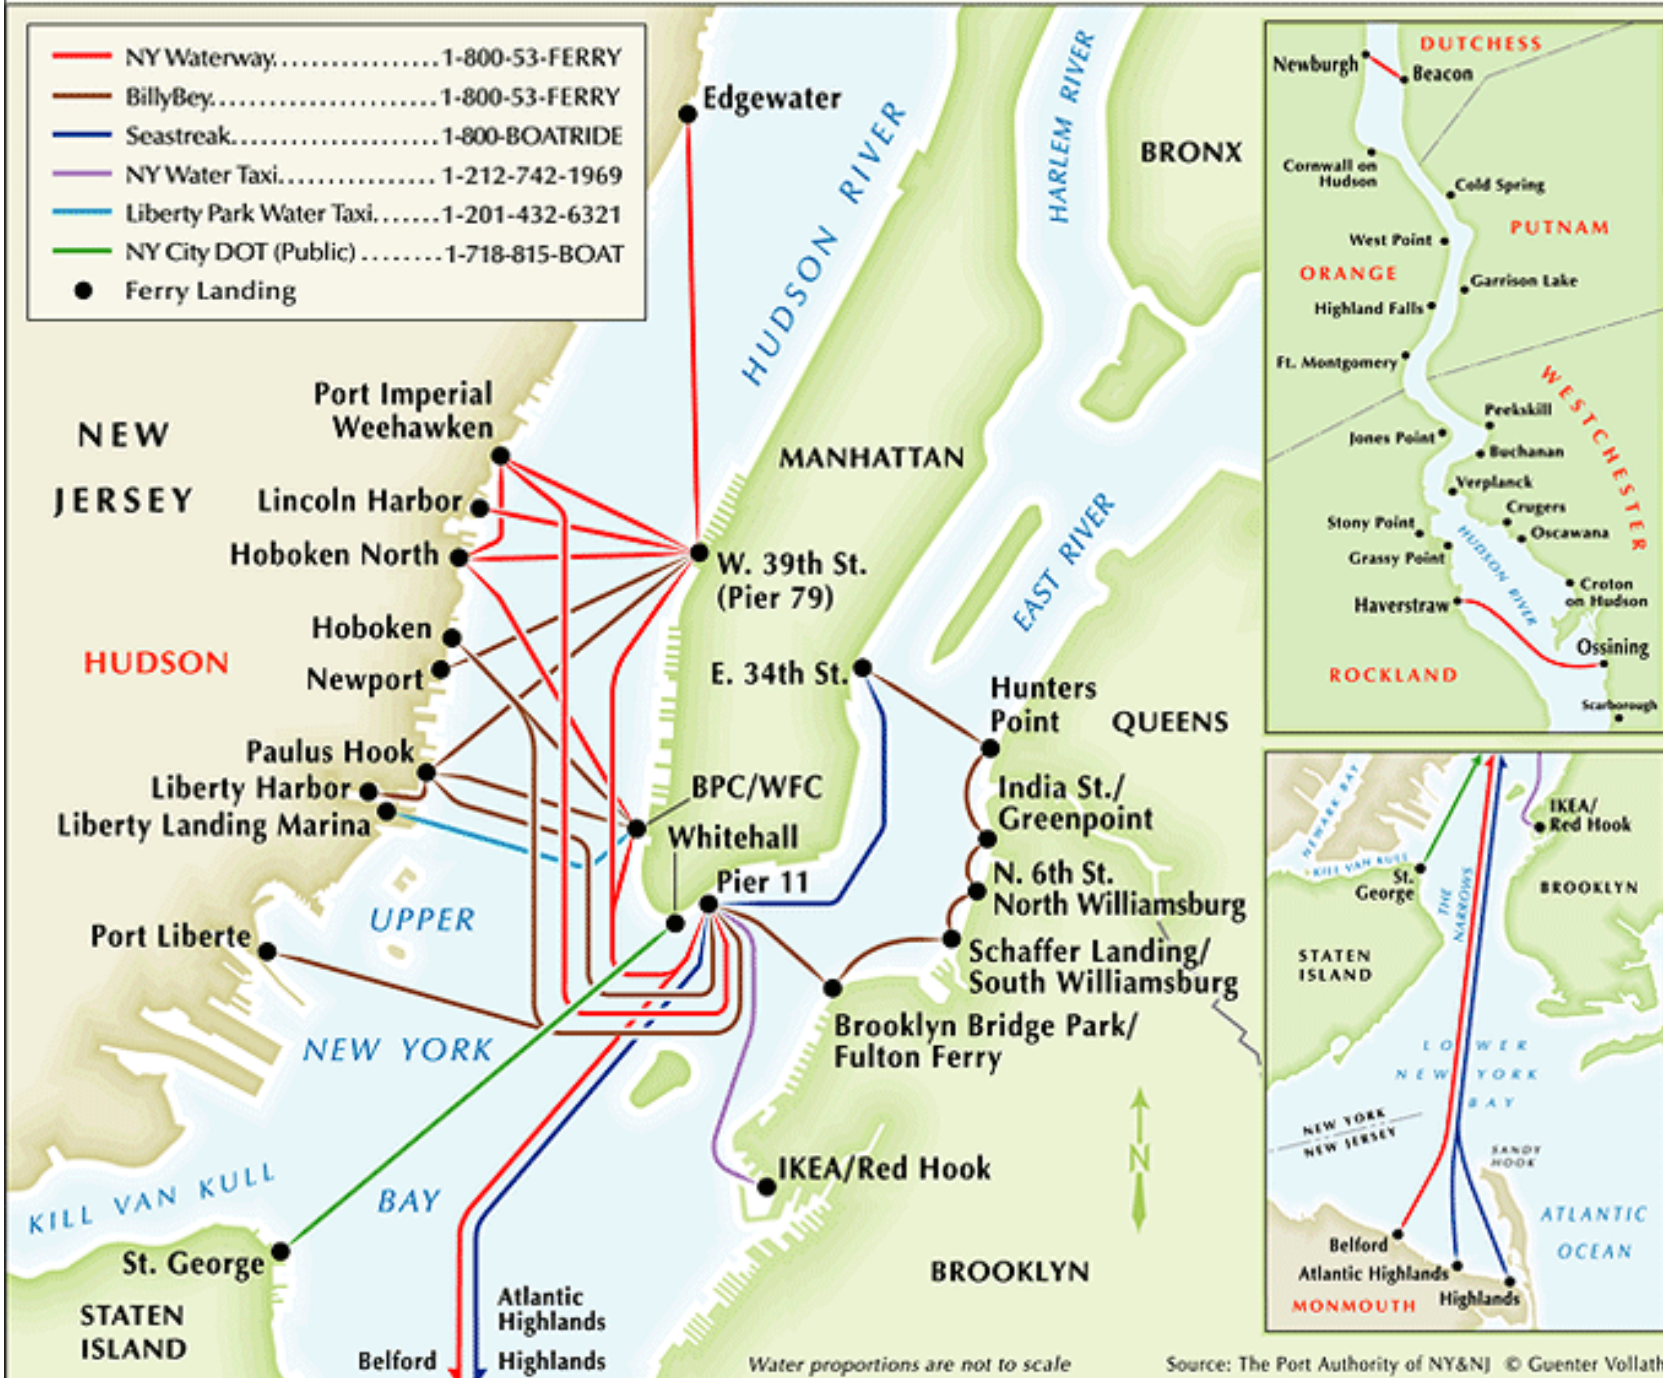

NEW YORK HARBOR COMMUTER FERRY ROUTES

- NY Waterway.....1-800-53-FERRY
- BillyBey.....1-800-53-FERRY
- Seastreak.....1-800-BOATRIDE
- NY Water Taxi.....1-212-742-1969
- Liberty Park Water Taxi.....1-201-432-6321
- NY City DOT (Public).....1-718-815-BOAT
- Ferry Landing

Water proportions are not to scale

Source: The Port Authority of NY&NJ © Guenter Vollath